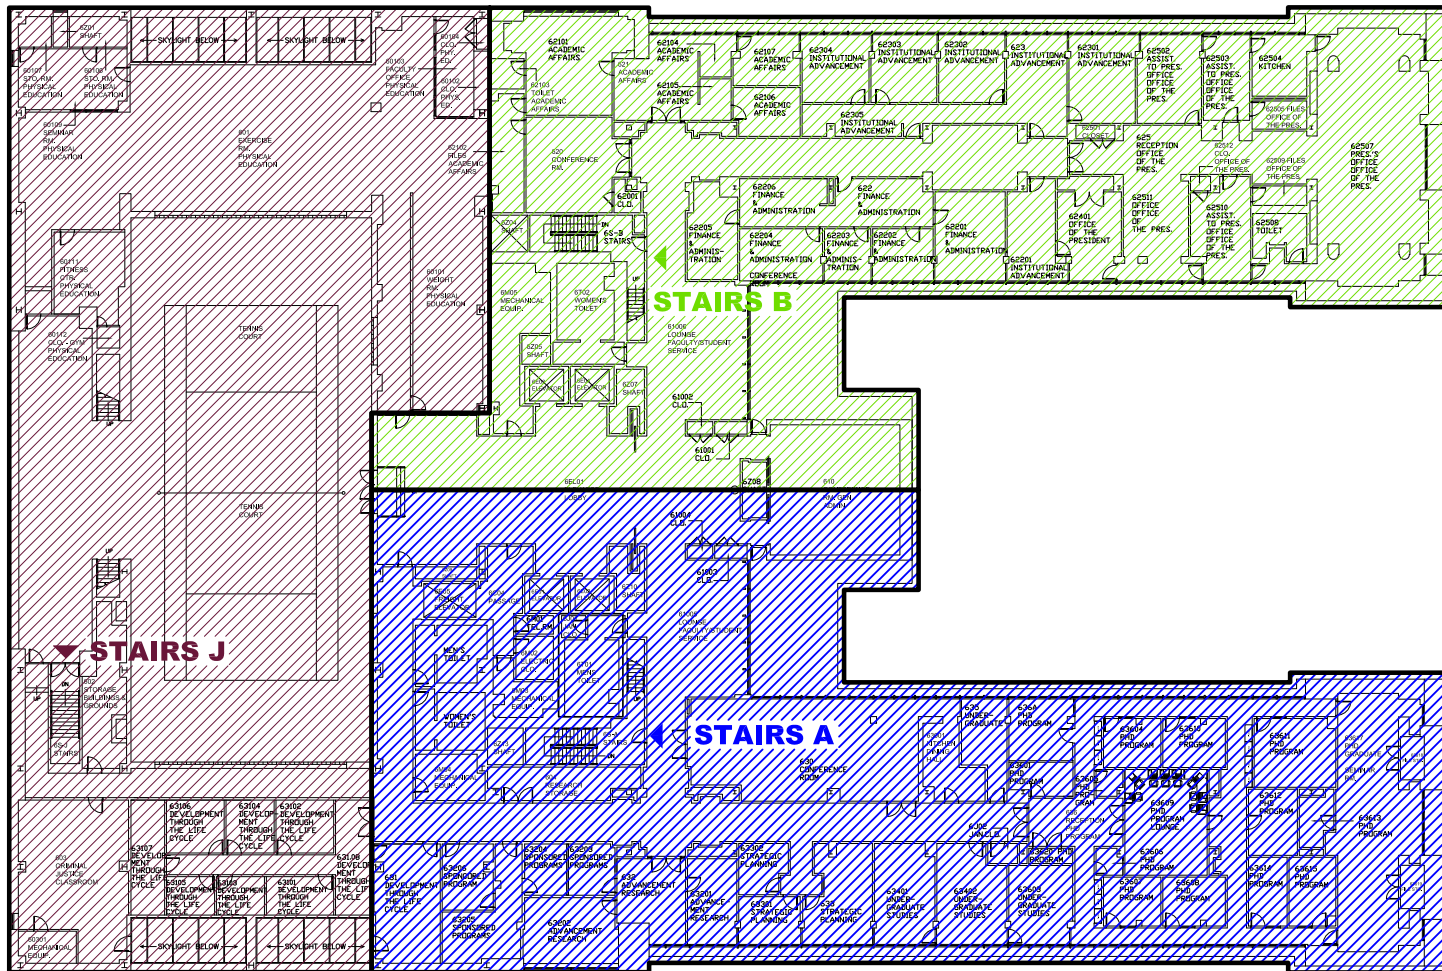

EVACUATION SAFETY PLAN

HAAREN CAMPUS UPPER ROOF
JOHN JAY COLLEGE OF CRIMINAL JUSTICE 899 10TH AVENUE NEW YORK, NY 10019

EVACUATION SAFETY PLAN

HAAREN CAMPUS SIXTH FLOOR

JOHN JAY COLLEGE OF CRIMINAL JUSTICE 899 10TH AVENUE NEW YORK, NY 10019

EVACUATION SAFETY PLAN

HAAREN CAMPUS FIFTH FLOOR

JOHN JAY COLLEGE OF CRIMINAL JUSTICE 899 10TH AVENUE NEW YORK, NY 10019

EVACUATION SAFETY PLAN

HAAREN CAMPUS THIRD FLOOR

JOHN JAY COLLEGE OF CRIMINAL JUSTICE 899 10TH AVENUE NEW YORK, NY 10019