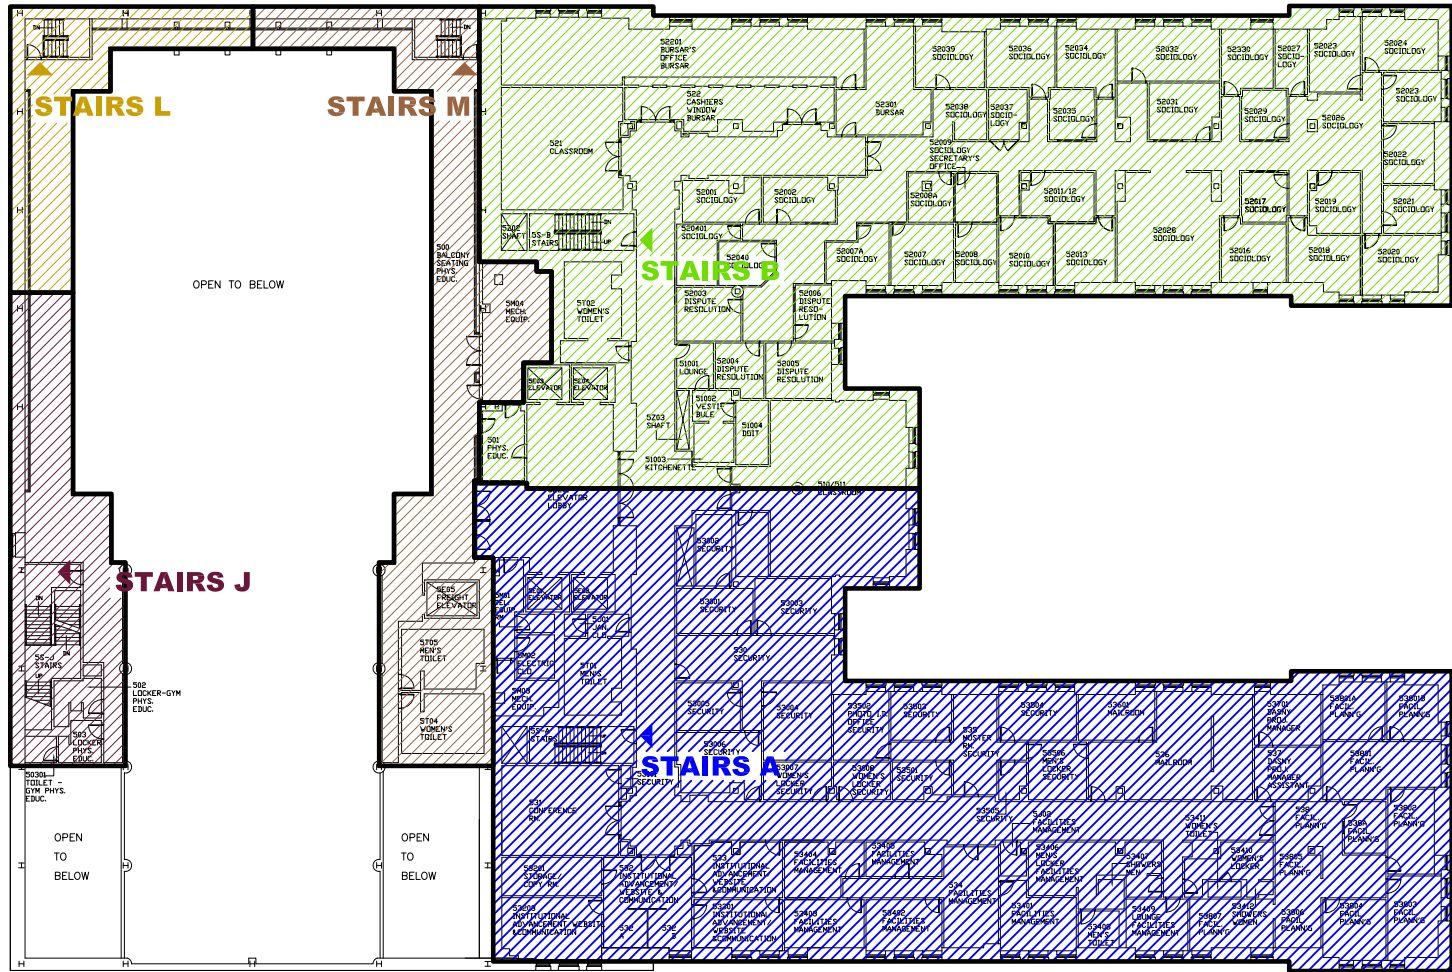

EVACUATION SAFETY PLAN

HAAREN CAMPUS UPPER ROOF
JOHN JAY COLLEGE OF CRIMINAL JUSTICE 899 10TH AVENUE NEW YORK, NY 10019

EVACUATION SAFETY PLAN

HAAREN CAMPUS SIXTH FLOOR

JOHN JAY COLLEGE OF CRIMINAL JUSTICE 899 10TH AVENUE NEW YORK, NY 10019

EVACUATION SAFETY PLAN

HAAREN CAMPUS FIFTH FLOOR

JOHN JAY COLLEGE OF CRIMINAL JUSTICE 899 10TH AVENUE NEW YORK, NY 10019

EVACUATION SAFETY PLAN

HAAREN CAMPUS THIRD FLOOR

JOHN JAY COLLEGE OF CRIMINAL JUSTICE 899 10TH AVENUE NEW YORK, NY 10019