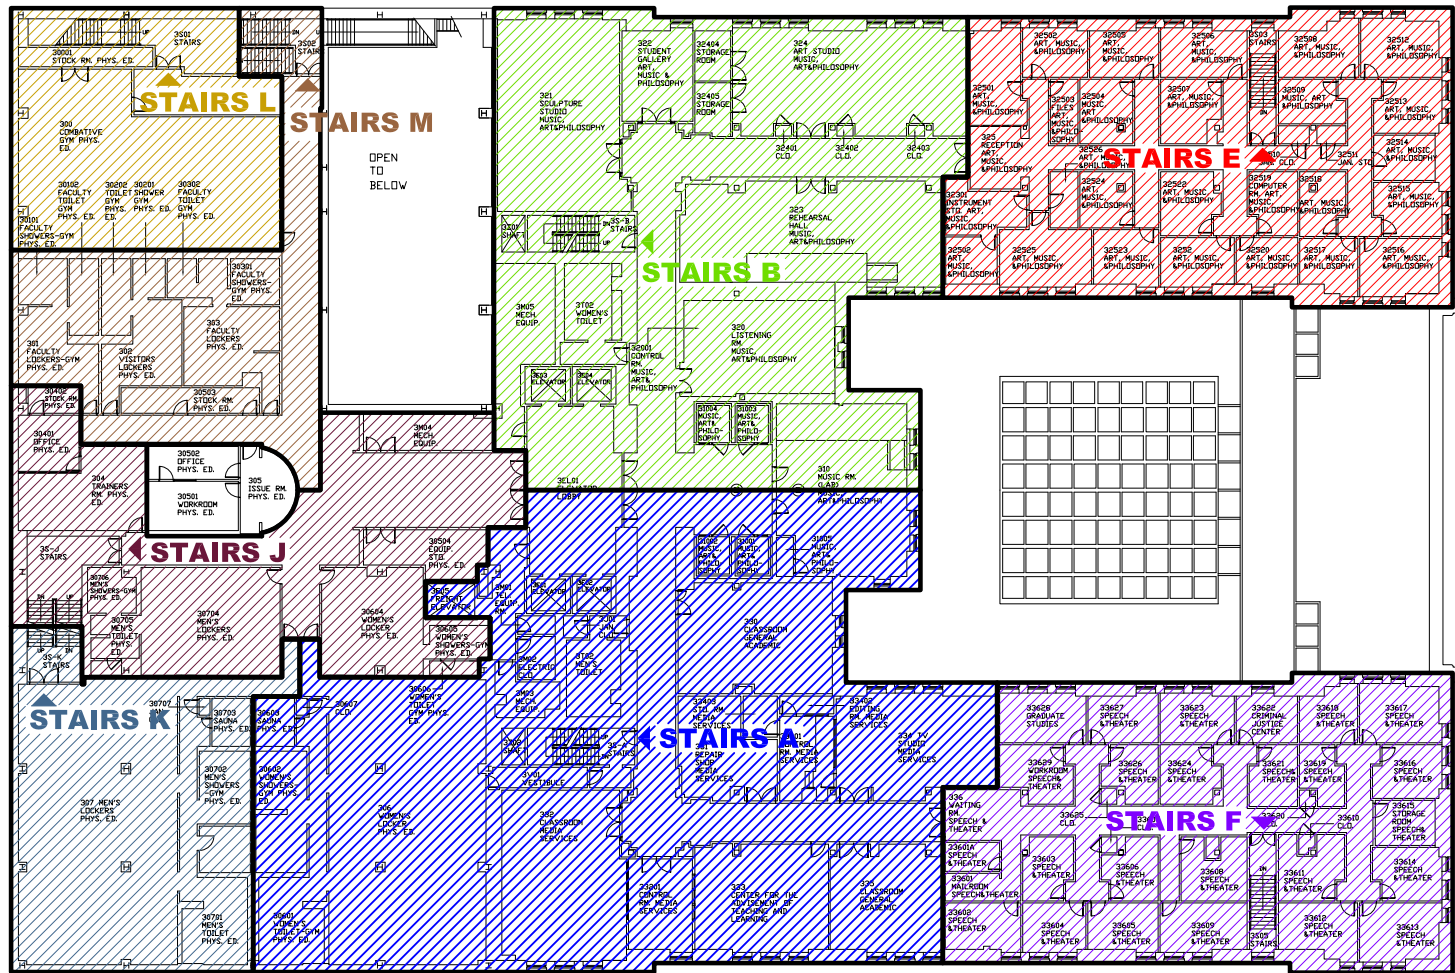

EVACUATION SAFETY PLAN

HAAREN CAMPUS UPPER ROOF
JOHN JAY COLLEGE OF CRIMINAL JUSTICE 899 10TH AVENUE NEW YORK, NY 10019

EVACUATION SAFETY PLAN

HAAREN CAMPUS SIXTH FLOOR

JOHN JAY COLLEGE OF CRIMINAL JUSTICE 899 10TH AVENUE NEW YORK, NY 10019

EVACUATION SAFETY PLAN

HAAREN CAMPUS FIFTH FLOOR

JOHN JAY COLLEGE OF CRIMINAL JUSTICE 899 10TH AVENUE NEW YORK, NY 10019

EVACUATION SAFETY PLAN

HAAREN CAMPUS THIRD FLOOR

JOHN JAY COLLEGE OF CRIMINAL JUSTICE 899 10TH AVENUE NEW YORK, NY 10019